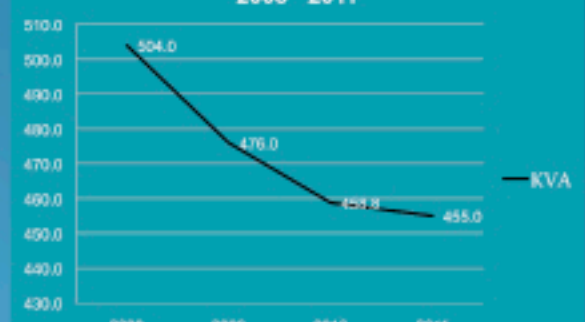

- Changed all the down-lighters throughout the aquarium to **LED (4w & 7w)** saving **2.6% on our total consumption.**

Average Monthly Kilowatt hour usage 2008 - 2011

Daily Year-on-Year kWh comparison

KVA 2008 - 2011