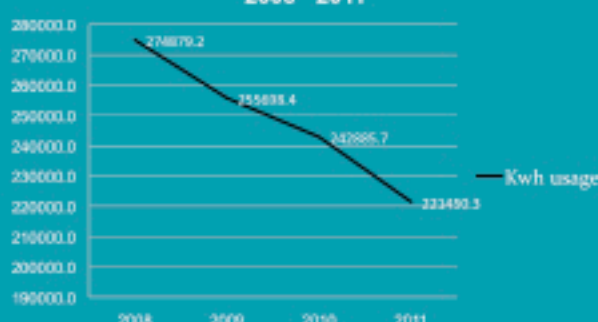

- Changed all the down-lighters throughout the aquarium to **LED (4w & 7w)** saving **2.6% on our total consumption.**

Average Monthly Kilowatt hour usage 2008 - 2011

Daily Year-on-Year kWh comparison

KVA 2008 - 2011